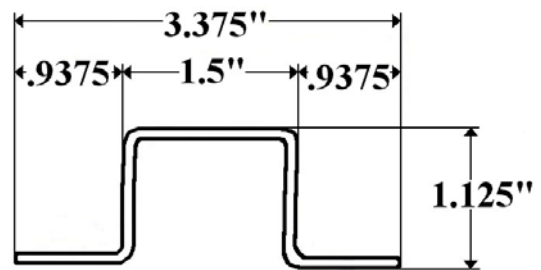

ABC Roof Bow & Side Post