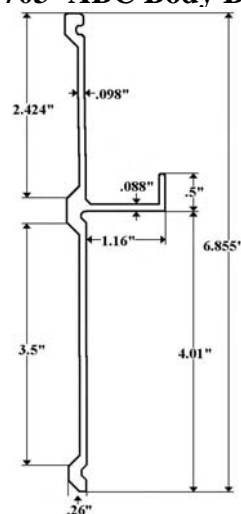

Part 077020- ABC Body Connector

Part 2010S (96") & 2010S/108 (108")- ABC Stainless Corner Radius

11-3/4" Wide *Punched*

Part 7701- ABC Body Upper Top Rail

Use #7702 for Lower Top Rail

Part 7702- ABC Body Lower Top Rail

Use #7701 for Upper Top Rail

Part 7703- ABC Body Bottom Rail

Part 7712S- ABC Stainless Roof Radius
Punched

16" X 89"

Part FP7700AF- ABC Rear Corner Cap

Part FP7700L- ABC Left/Front
Corner Cap

Part FP7700R- ABC Right/Front
Corner Cap