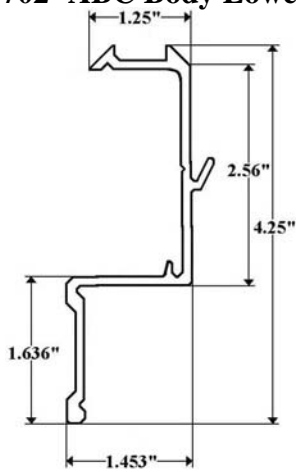

Part 077020- ABC Body Connector

Part 2010S (96") & 2010S/108 (108")- ABC Stainless Corner Radius

11-3/4" Wide *Punched*

Part 7701- ABC Body Upper Top Rail

Use #7702 for Lower Top Rail

Part 7702- ABC Body Lower Top Rail

Use #7701 for Upper Top Rail

Part 7703- ABC Body Bottom Rail

Part 7712S- ABC Stainless Roof Radius
Punched

16" X 89"

Part FP7700AF- ABC Rear Corner Cap

Part FP7700L- ABC Left/Front
Corner Cap

Part FP7700R- ABC Right/Front
Corner Cap