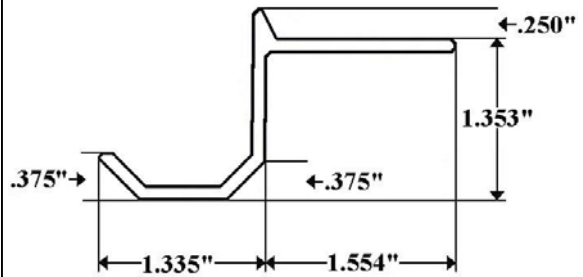

Part 077020- ABC Body Connector

Part 2010S (96") & 2010S/108 (108")- ABC Stainless Corner Radius

11-3/4" Wide *Punched*

Part 7701- ABC Body Upper Top Rail

Use #7702 for Lower Top Rail

Part 7702- ABC Body Lower Top Rail

Use #7701 for Upper Top Rail

Part 7703- ABC Body Bottom Rail

Part 7712S- ABC Stainless Roof Radius
Punched

16" X 89"

Part FP7700AF- ABC Rear Corner Cap

Part FP7700L- ABC Left/Front
Corner Cap

Part FP7700R- ABC Right/Front
Corner Cap