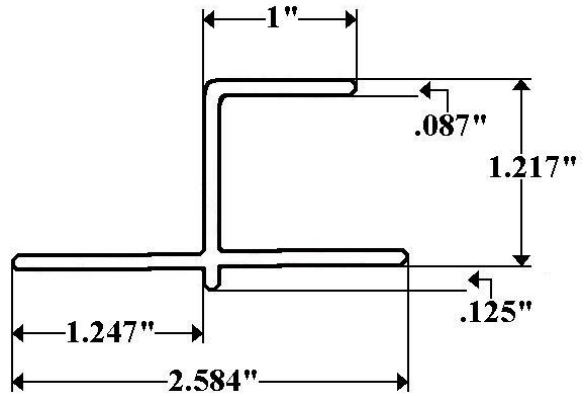

Part 077020- ABC Body Connector

Part 2010S (96") & 2010S/108 (108")- ABC Stainless Corner Radius

11-3/4" Wide *Punched*

Part 7701- ABC Body Upper Top Rail

Use #7702 for Lower Top Rail

Part 7702- ABC Body Lower Top Rail

Use #7701 for Upper Top Rail

Part 7703- ABC Body Bottom Rail

Part 7712S- ABC Stainless Roof Radius
Punched

16" X 89"

Part FP7700AF- ABC Rear Corner Cap

Part FP7700L- ABC Left/Front
Corner Cap

Part FP7700R- ABC Right/Front
Corner Cap