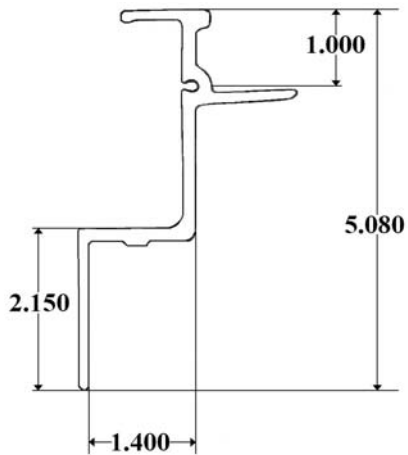

**Part 00078– Roof Radius A.M Haire**

**M-Mill**

**W-White**

00078M 24" X 96"

00078W 24" X 96"

**Part 7002- Top Rail A.M. Haire**

**Part 7003– A. M. Haire Bottom Rail**

**Part 7010 & 7010P (Polished)  
Lengths- 98-3/8" & 125-3/8"-  
A.M. Haire Front Corner Post**

**Part 7000B- A.M. Haire *Old Style* Front  
Bottom Cap**

**Part 7000L- A.M. Haire *Old Style*  
Left/Front Cap**

**Part 7000R- A.M. Haire *Old Style*  
Right/Front Cap**

**Part FP7000L- A.M. Haire  
Left/Front Cap**

**Part FP7000R- A.M. Haire  
Right/Front Cap**

**Part 321-1D (92.5'') & 321-1E (98.5'')-  
A.M. Haire Roof Bow**

**Part 7050/92.5 (92.5'') & 98.5 (98.5'')-  
Starter Bow A.M. Haire**

**Part 732-2D (96'') & 2E (108'')-  
Steel Z-Post A.M. Haire**

**DLP108A (A Slot) & DLP108E (E Slot)  
108'' Double Logistic Wall Post**