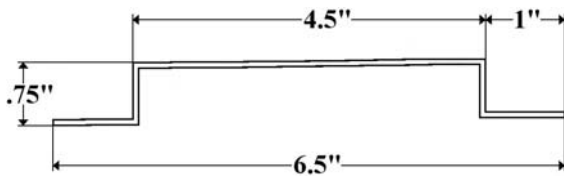

**Part 7050/92.5 (92.5'') & 98.5 (98.5'')-
Starter Bow A.M. Haire**