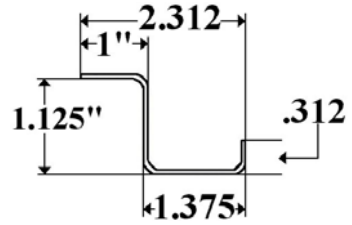

**Part 00078– Roof Radius A.M Haire**

**M-Mill**

**W-White**

00078M 24" X 96"

00078W 24" X 96"

**Part 7002- Top Rail A.M. Haire**

**Part 7003– A. M. Haire Bottom Rail**

**Part 7010 & 7010P (Polished)  
Lengths- 98-3/8" & 125-3/8"-  
A.M. Haire Front Corner Post**

**Part FP7000R- A.M. Haire  
Right/Front Cap**

**Part 321-1D (92.5'') & 321-1E (98.5'')-  
A.M. Haire Roof Bow**

**Part 7050/92.5 (92.5'') & 98.5 (98.5'')-  
Starter Bow A.M. Haire**

**Part 732-2D (96'') & 2E (108'')-  
Steel Z-Post A.M. Haire**

**DLP108A (A Slot) & DLP108E (E Slot)  
108'' Double Logistic Wall Post**