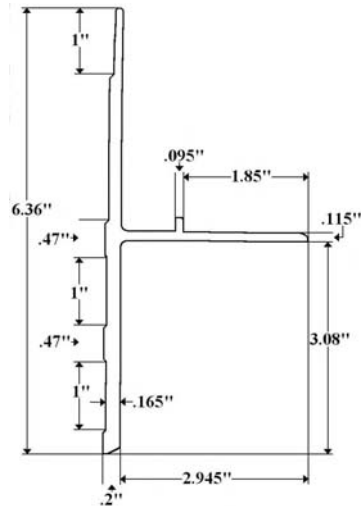

**Part 00078– Roof Radius A.M Haire**

**M-Mill**

**W-White**

00078M 24" X 96"

00078W 24" X 96"

**Part 7002- Top Rail A.M. Haire**

**Part 7003– A. M. Haire Bottom Rail**

**Part 7010 & 7010P (Polished)  
Lengths- 98-3/8" & 125-3/8"-  
A.M. Haire Front Corner Post**

**Part 7000B- A.M. Haire *Old Style* Front  
Bottom Cap**

**Part 7000L- A.M. Haire *Old Style*  
Left/Front Cap**

**Part 7000R- A.M. Haire *Old Style*  
Right/Front Cap**

**Part FP7000L- A.M. Haire  
Left/Front Cap**

**Part FP7000R- A.M. Haire  
Right/Front Cap**

**Part 321-1D (92.5'') & 321-1E (98.5'')-  
A.M. Haire Roof Bow**

**Part 7050/92.5 (92.5'') & 98.5 (98.5'')-  
Starter Bow A.M. Haire**

**Part 732-2D (96'') & 2E (108'')-  
Steel Z-Post A.M. Haire**

**DLP108A (A Slot) & DLP108E (E Slot)  
108'' Double Logistic Wall Post**