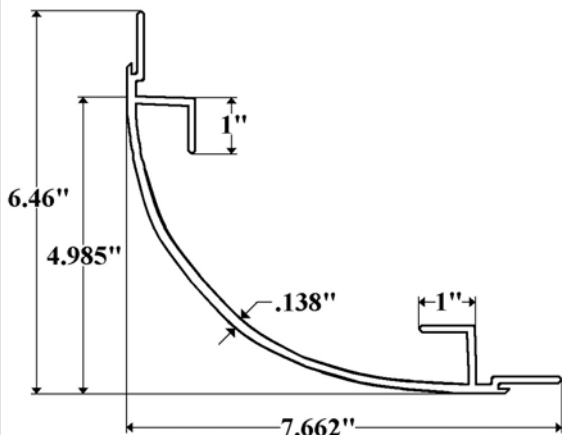

**Part 00078– Roof Radius A.M Haire**

**M-Mill**

**W-White**

00078M 24" X 96"

00078W 24" X 96"

**Part 7002- Top Rail A.M. Haire**

**Part 7003– A. M. Haire Bottom Rail**

**Part 7010 & 7010P (Polished)  
Lengths- 98-3/8" & 125-3/8"-  
A.M. Haire Front Corner Post**

**DLP108A (A Slot) & DLP108E (E Slot)  
108'' Double Logistic Wall Post**