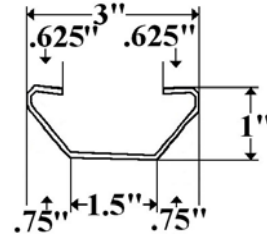

**Part 00078– Roof Radius A.M Haire**

**M-Mill**

**W-White**

00078M 24" X 96"

00078W 24" X 96"

**Part 7002- Top Rail A.M. Haire**

**Part 7003– A. M. Haire Bottom Rail**

**Part 7010 & 7010P (Polished)  
Lengths- 98-3/8" & 125-3/8"-  
A.M. Haire Front Corner Post**

**Part 7000B- A.M. Haire *Old Style* Front  
Bottom Cap**

**Part 7000L- A.M. Haire *Old Style*  
Left/Front Cap**

**Part 7000R- A.M. Haire *Old Style*  
Right/Front Cap**

**Part FP7000L- A.M. Haire  
Left/Front Cap**

**Part FP7000R- A.M. Haire  
Right/Front Cap**

**Part 321-1D (92.5'') & 321-1E (98.5'')-  
A.M. Haire Roof Bow**

**Part 7050/92.5 (92.5'') & 98.5 (98.5'')-  
Starter Bow A.M. Haire**

**Part 732-2D (96'') & 2E (108'')-  
Steel Z-Post A.M. Haire**

**DLP108A (A Slot) & DLP108E (E Slot)  
108'' Double Logistic Wall Post**