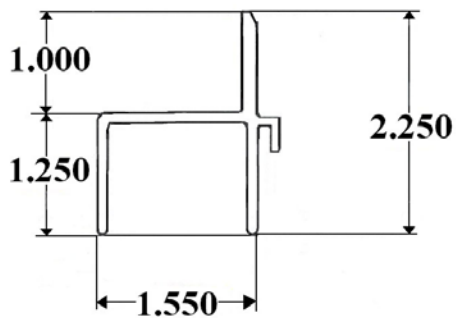

**Part 02020- Supreme Vertical &
Horizontal Connector VA**

OEM # 002041001