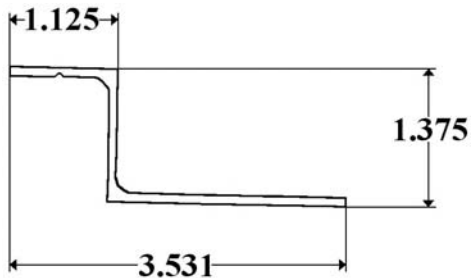

Part 333-2- Vertical Connector U.S. Truck