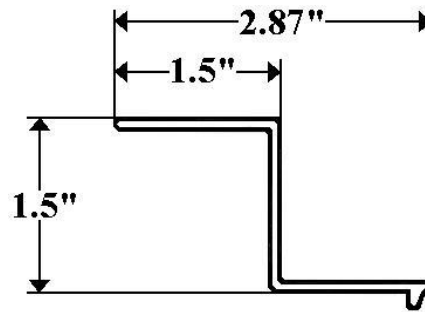

Part 05020 - Kidron Vertical Connector for Aluminum Body