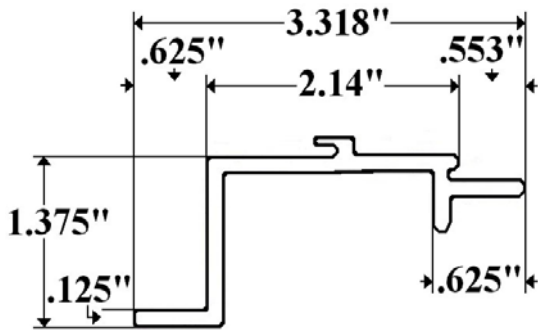

Part 06020- 108" Mickey Vertical Connector