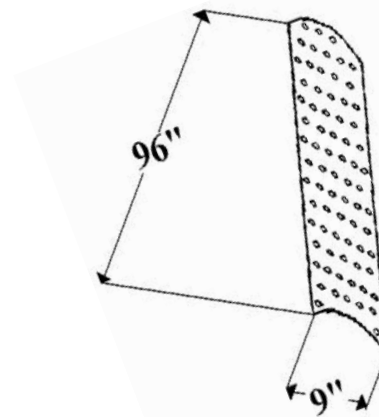

**Part 00078- Roof Radius**

**M-Mill**

**W-White**

00078M	24"	X	96"
00078W	24"	X	96"

**Part 307-2- Bottom Rail**

**Good Replacement  
Must Change Complete**

**Part CON-L- Continental  
Left/Front Cap**

**Part CON-R- Continental  
Right/Front Cap**

**Part CON-S- Continental Front Cap  
Straight Roof**

**Part C-334- Aluminum Diamond Plate  
Corner Radius**

**Continental**

**Part C-531 - Top Rail**