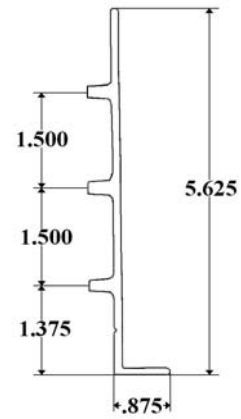

**Part 00078- Roof Radius**

**M-Mill**

**W-White**

00078M	24"	X	96"
00078W	24"	X	96"

**Part 307-2- Bottom Rail**

**Good Replacement  
Must Change Complete**

**Part CON-L- Continental  
Left/Front Cap**

**Part CON-R- Continental  
Right/Front Cap**

**Part CON-S- Continental Front Cap  
Straight Roof**

**Part C-334- Aluminum Diamond Plate  
Corner Radius**

**Continental**

**Part C-531 - Top Rail**