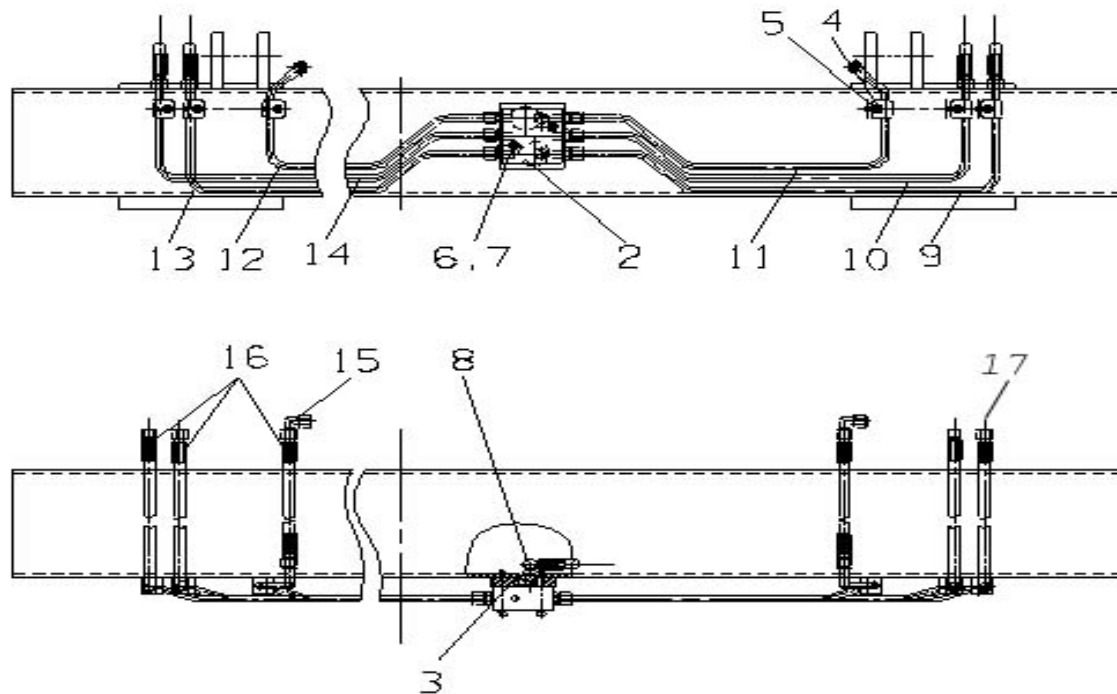

ILK HYDRAULIC TUBING

No.	Description	ILK		
1	Hydraulic pipe set without hoses 6ea.	1401079		
2	Alu valve block	1330 067		
3	Green plastic holder [2 parts]	1114 049		
4	Clamp	1108 532		
5	Bolt	66310 671		
6	Bolt	66107 728		
7	Lock washer	10274 275		
8	Hydraulic hose inside NW6x2000/1x90° 1ea.	1112 885		
9	Lower driver side hyd. Pipe	1129 943		
10	Med. driver side hyd. pipe	1129 952		
11	Top driver side hyd. pipe	1129 961		
12	Top curb side hyd. Pipe	1129 970		
13	Lower curb side hyd. Pipe	1129 989		
14	Med. Curb side hyd. pipe	1129 998		
15	90° Elbow	1232 266		
16	Hydraulic hose set NW6x850 6pieces	1303 233		
17	Hydraulic hose NW6-850mm 1ea.	70605 848