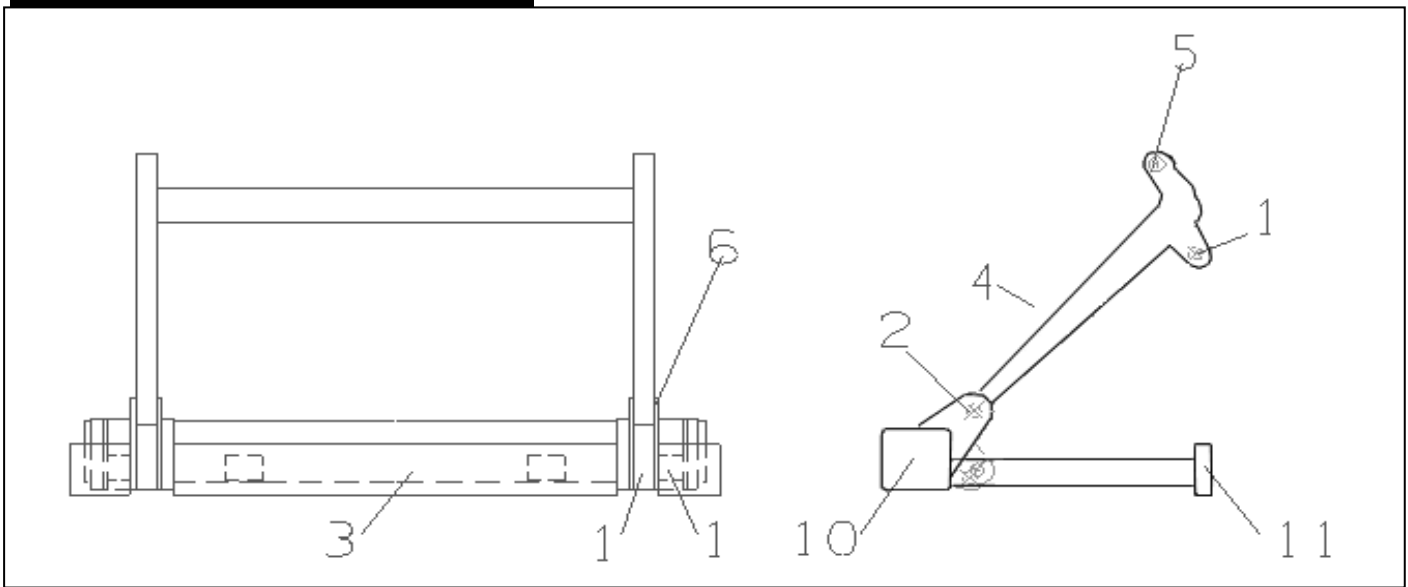

ILK LIFTING GEAR

No.	Description	ILK20	ILK22	ILK33	ILK44	ILK55	ILK66
1	Pin 25x69	1346229	1346229	N/A	N/A	N/A	N/A
	Pin 28x99	N/A	N/A	1326307	N/A	N/A	N/A
	Pin 36x78	N/A	N/A	N/A	1350394	1350394	N/A
	Pin 36x208 (only 700 liftarm)	N/A	N/A	N/A	1403348	1403348	N/A
	Pin 40x95	N/A	N/A	N/A	N/A	N/A	1331371
2	Pin 25x69mm	1346229	1346229	N/A	N/A	N/A	N/A
	Pin 36x78	N/A	N/A	1350394	N/A	N/A	N/A
	Pin 40x95	N/A	N/A	N/A	1331371	1331371	N/A
	Pin 40x155	N/A	N/A	N/A	N/A	N/A	1329586
	Pin 50x135	N/A	N/A	N/A	N/A	N/A	1331380
3	Support tube	on request	on request	on request	on request	on request	on request
4	Lift frame	on request	on request	on request	on request	on request	on request
5	Bushing 29/25x31	1403365	1403365	N/A	N/A	N/A	N/A
	Bushing 32/28x36	N/A	N/A	1403364	N/A	N/A	N/A
	Bushing 40/36x41	N/A	N/A	N/A	1403363	1403363	N/A
	Bushing 44/40x41	N/A	N/A	N/A	N/A	N/A	1403362
	Bushing 55/50x41	N/A	N/A	N/A	N/A	N/A	1328605
6	Bushing 29/25x31	1403365	1403365	N/A	N/A	N/A	N/A
	Bushing 40/36x36	N/A	N/A	1403366	N/A	N/A	N/A
	Bushing 44/40x41	N/A	N/A	N/A	1403362	1403362	N/A
7	Pin kit, compl. Alu. for lifting gear/platform	N/A	N/A	P-1407081	N/A	N/A	1407077
8	Pin kit, comply. Steel for lifting gear/platfo	1407078	1407078	1407082	1407079	1407079	N/A
9	Bushing kit, comply. for lifting gear/platfo	1407086	1407086	1407084	1407088	1407088	1407087
10	Rubber cover 110x110 mm	1363999	N/A	N/A	N/A	N/A	N/A
	Mount frame cover 7x7	N/A	68483018	68483018	68483018	68483018	N/A
	Cover 190x190mm	N/A	N/A	N/A	N/A	N/A	1403420
11	Mount tube plastic end	1348045	1348045	71019233	71019233	71019233	71019233
12	Mount plate ILK - Right	on request	68814391	68814391	68814391	68814391	68814391
	Mount plate ILK - Left	on request	68814383	68814383	68814383	68814383	68814383