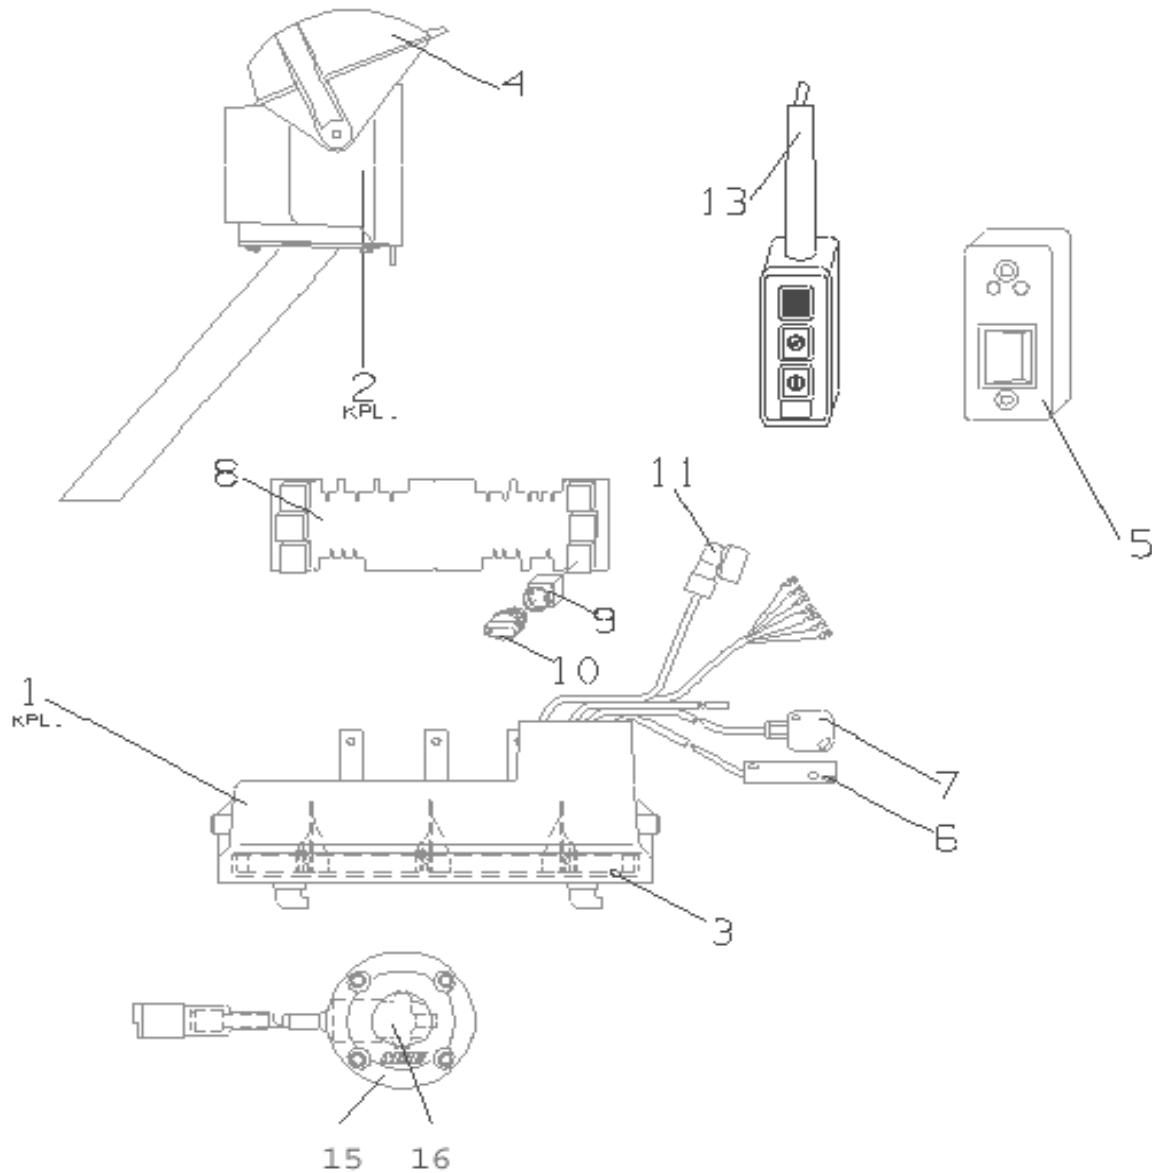

# ILK CONTROL SYSTEM

No.	Description	Part No.	with plug	without plug		
1	Control box w/ harness K	1328 383				
2	Compl. Outer plastic box - K	1338 263				
3	Cover for momentary turn knob - K	1338 245				
4	Flip down lid	1319 393				
5	Cab cut off K - style	1332 494				
6	B-13 Sensor lift arm	1332 476				
7	B-15 Sensor platform	1332 485				
8	PC board - K	1332556				
9	Contact block	1332510				
10	Momentary knob turn K	1332538				
11	Solenoid plug w/ Long cable	67254198				
13	3 Button h/c w/ coil		1203 305P	1203 305		
15	Foot control button K 2 wire	1330 945				
16	Foot control button	1405 256				

# ILK HYDRAULIC TUBING

No.	Description	ILK		
1	Hydraulic pipe set without hoses 6ea.	1401079		
2	Alu valve block	1330 067		
3	Green plastic holder [2 parts]	1114 049		
4	Clamp	1108 532		
5	Bolt	66310 671		
6	Bolt	66107 728		
7	Lock washer	10274 275		
8	Hydraulic hose inside NW6x2000/1x90° 1ea.	1112 885		
9	Lower driver side hyd. Pipe	1129 943		
10	Med. driver side hyd. pipe	1129 952		
11	Top driver side hyd. pipe	1129 961		
12	Top curb side hyd. Pipe	1129 970		
13	Lower curb side hyd. Pipe	1129 989		
14	Med. Curb side hyd. pipe	1129 998		
15	90° Elbow	1232 266		
16	Hydraulic hose set NW6x850 6pieces	1303 233		
17	Hydraulic hose NW6-850mm 1ea.	70605 848		