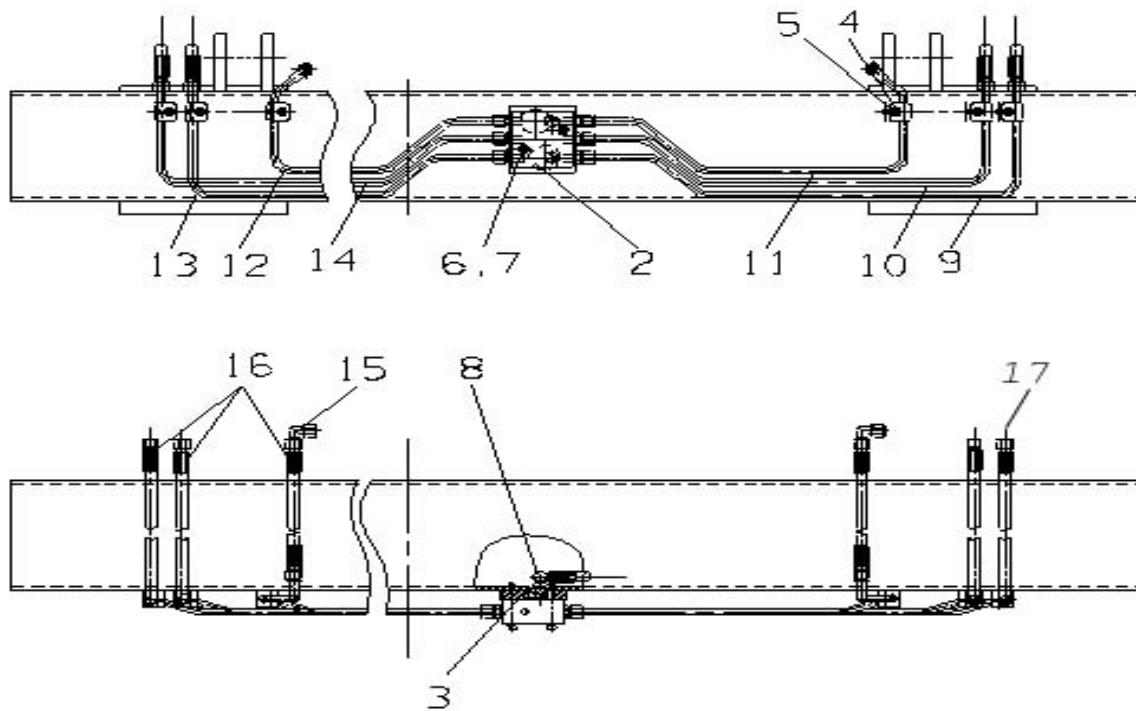

ILV HYDRAULIC TUBING

No.	Description	ILV				
1	Hydraulic pipe set without hoses 6ea.	1401079				
2	Alu valve block	1330 067				
3	Plastic holder 1piece	1114 049				
4	Green plastic holder	1108 532				
5	Bolt	66310 671				
6	Bolt	66107 728				
7	Lock washer	10274 275				
8	Hydraulic hose X 2000 W/ 90	1112 885				
9	Lower driver side hyd. Pipe	1129 943				
10	Med. driver side hyd. pipe	1129 952				
11	Top driver side hyd. pipe	1129 961				
12	Top curb side hyd. Pipe	1129 970				
13	Lower curb side hyd. Pipe	1129 989				
14	Med. Curb side hyd. pipe	1129 998				
15	90° Elbow screw	1232 266				
16	Hydraulic hose Set NW6x850 6pieces	1303 233				
17	Hydraulic hose NW6-850mm 1ea.	70605848