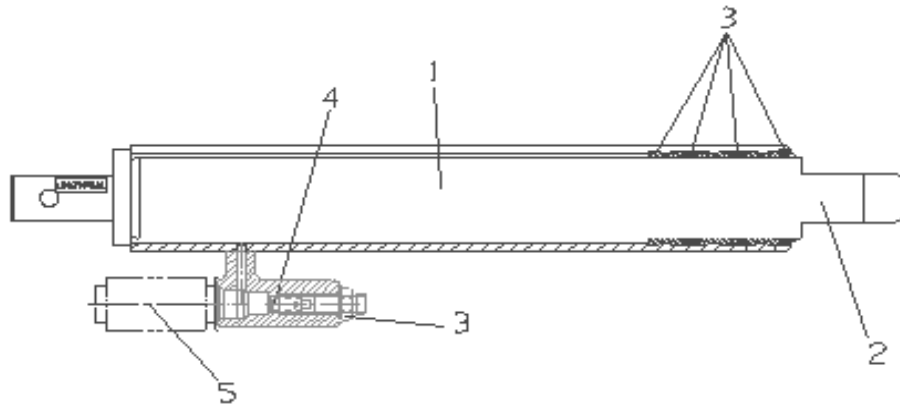

ILV CYLINDERS & STRUT 44,55

lift cylinder

tilt cylinder

strut

No.	Description	ILV			
1	Lift cylinder	1350 167			
2	Piston rod	1350 078			
3	Lift rebuild seal kit	1403 796			
4	Flow control valve (R1/R2)	1325 551			
5	Release valve 24volt (S1-S4)	67282 353			
	Release valve 12volt (S1-S4)	67282 345			
6	Tilt cylinder	1408 369			
7	Piston rod	1408 370			
8	Tilt seal kit				
9	Flow control valve (R3/R4)	1355942			
10	Strut	1498 226			
11	Bushing	1403 363			

ILV CONTROL SYSTEM

No.	Description	ILV				
1	Control box w/ harness K	1328383				
2	Compl. Outer plastic box - K	1338263				
3	Cover for momentary turn K	1338245				
4	Flip down lid	1319393				
5	Cab cut off K-style	1332494				
6	B-15 Sensor platform	1332485				
7	Foot control button K 2-wire	1330945				
8	PC BOARD K (6310320)	1332556				
9	Contact block K	1332510				
10	Momentary turn knob - k	1332538				
11	Foot control button	1405256				
12	Platform cable	1342776				
13	Solenoid plug w/ long cable	67254198				