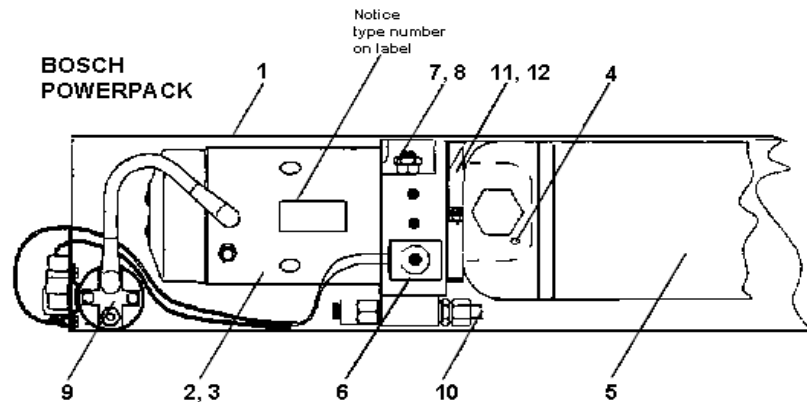

No.	Description	ILV22	ILV33	ILV44	ILV55	BOSCH
1	Power pack					
	Typ 95-569.00-00.00-00 24 volt	1406007	1405999	1405999	1405999	
	Typ 95-570.00-00.00-00 12 volt	1406008	1406000	1406000	1406000	1016726
2	Motor 24 volt	1298059	1298059	1298059	1298059	
	Motor 12 volt	1353555	1353555	1353555	1353555	1058519
3	Carbon brushes 24 volt (before 98)	1404638	1404638	1404638	1404638	
	Carbon brushes 12 volt (before 98)	1116767	1116767	1116767	1116767	1116767
	Carbon brushes 24 volt (from 98)	1407398	1407398	1407398	1407398	
	Carbon brushes 12 volt (from 98)	1403732	1403732	1403732	1403732	1298273
4	Pump 0.8cm³	1404317	N/A	N/A	N/A	
	Pump 1.1cm³	1404480	N/A	N/A	N/A	
	Pump 2.1cm³	N/A	1298068	1298068	1298068	1058831
	Pump 3.2cm³	N/A	N/A	N/A	N/A	
5	Oil reservoir 2.5 liter	N/A	N/A	N/A	N/A	
	Oil reservoir 2.5 liter	N/A	N/A	N/A	N/A	
	Oil reservoir 3 liter	1362492	N/A	N/A	N/A	
	Oil reservoir 8 liter	N/A	1362483	1362483	1362483	70411296
6	Shift valve 24 volt (S5)	1299421	1299421	1299421	1299421	
	Shift valve 12 volt (S5)	1299412	1299412	1299412	1299412	1058804
7	Flow dividervalue	1298102	1298102	1298102	1298102	72335694
8	Pressure relief valve	1298111	1298111	1298111	1298111	1058760
9	Motor solenoid 24 volt	67474899	67474899	67474899	67474899	
	Motor solenoid 12 volt	1320127	1320127	1320127	1320127	1320127
10	Hydraulic hose X 2000 W/ 90	1112885	1112885	1112885	1112885	1112885
11	Flow control valve (R5)	1298086	1298086	1298086	1298086	1058653
12	Cap with filter	1298040	1362518	1362518	1362518	
13	Reservoir clamp set	1362509	1362509	1362509	1362509	1404308
14	Seal kit for power pack	1406752	1406752	1406752	1406752	
15	Pump filter		1298022	1298022	1298022	70411385