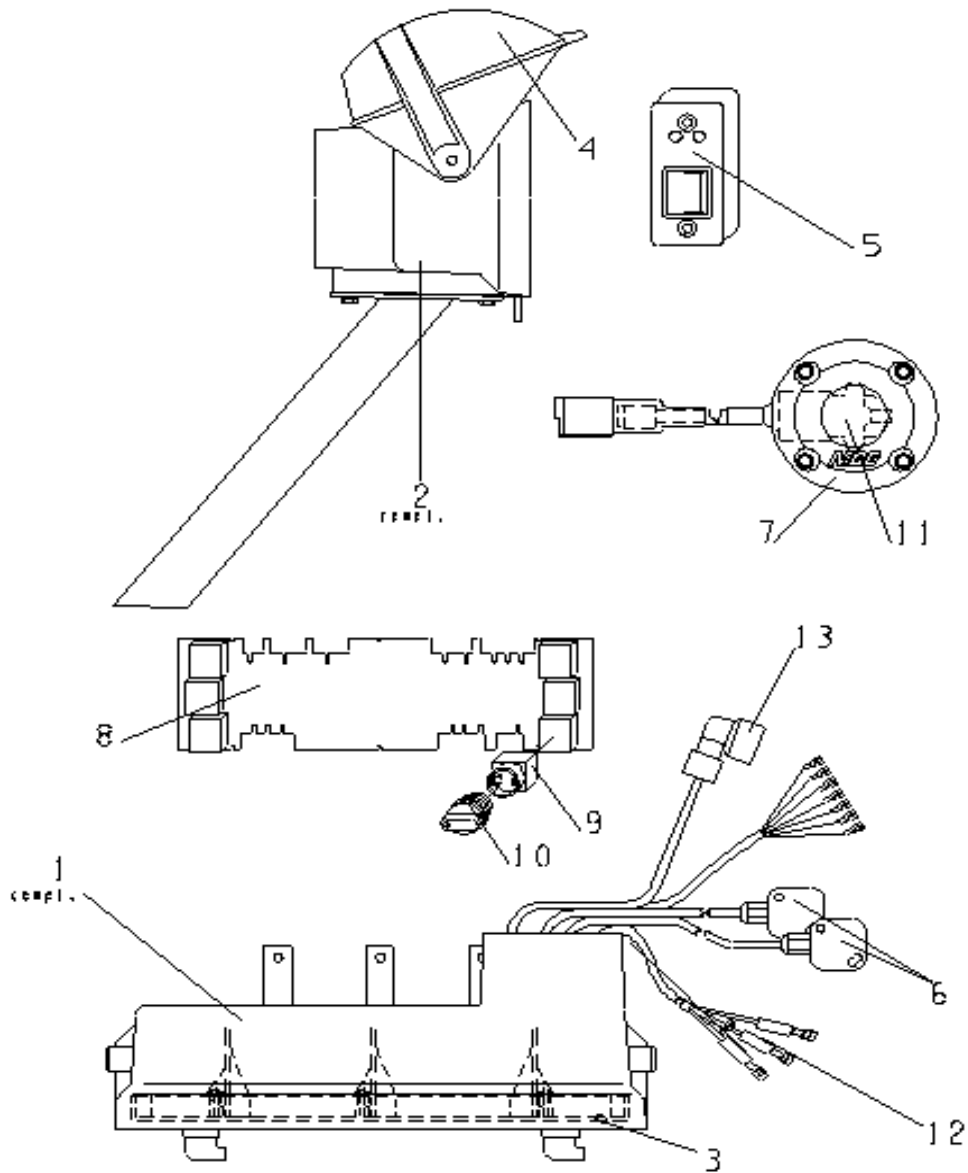

ILV CYLINDERS & STRUT 44,55

lift cylinder

tilt cylinder

strut

No.	Description	ILV			
1	Lift cylinder	1350 167			
2	Piston rod	1350 078			
3	Lift rebuild seal kit	1403 796			
4	Flow control valve (R1/R2)	1325 551			
5	Release valve 24volt (S1-S4)	67282 353			
	Release valve 12volt (S1-S4)	67282 345			
6	Tilt cylinder	1408 369			
7	Piston rod	1408 370			
8	Tilt seal kit				
9	Flow control valve (R3/R4)	1355942			
10	Strut	1498 226			
11	Bushing	1403 363			

ILV CONTROL SYSTEM

No.	Description	ILV				
1	Control box w/ harness K	1328383				
2	Compl. Outer plastic box - K	1338263				
3	Cover for momentary turn K	1338245				
4	Flip down lid	1319393				
5	Cab cut off K-style	1332494				
6	B-15 Sensor platform	1332485				
7	Foot control button K 2-wire	1330945				
8	PC BOARD K (6310320)	1332556				
9	Contact block K	1332510				
10	Momentary turn knob - k	1332538				
11	Foot control button	1405256				
12	Platform cable	1342776				
13	Solenoid plug w/ long cable	67254198				