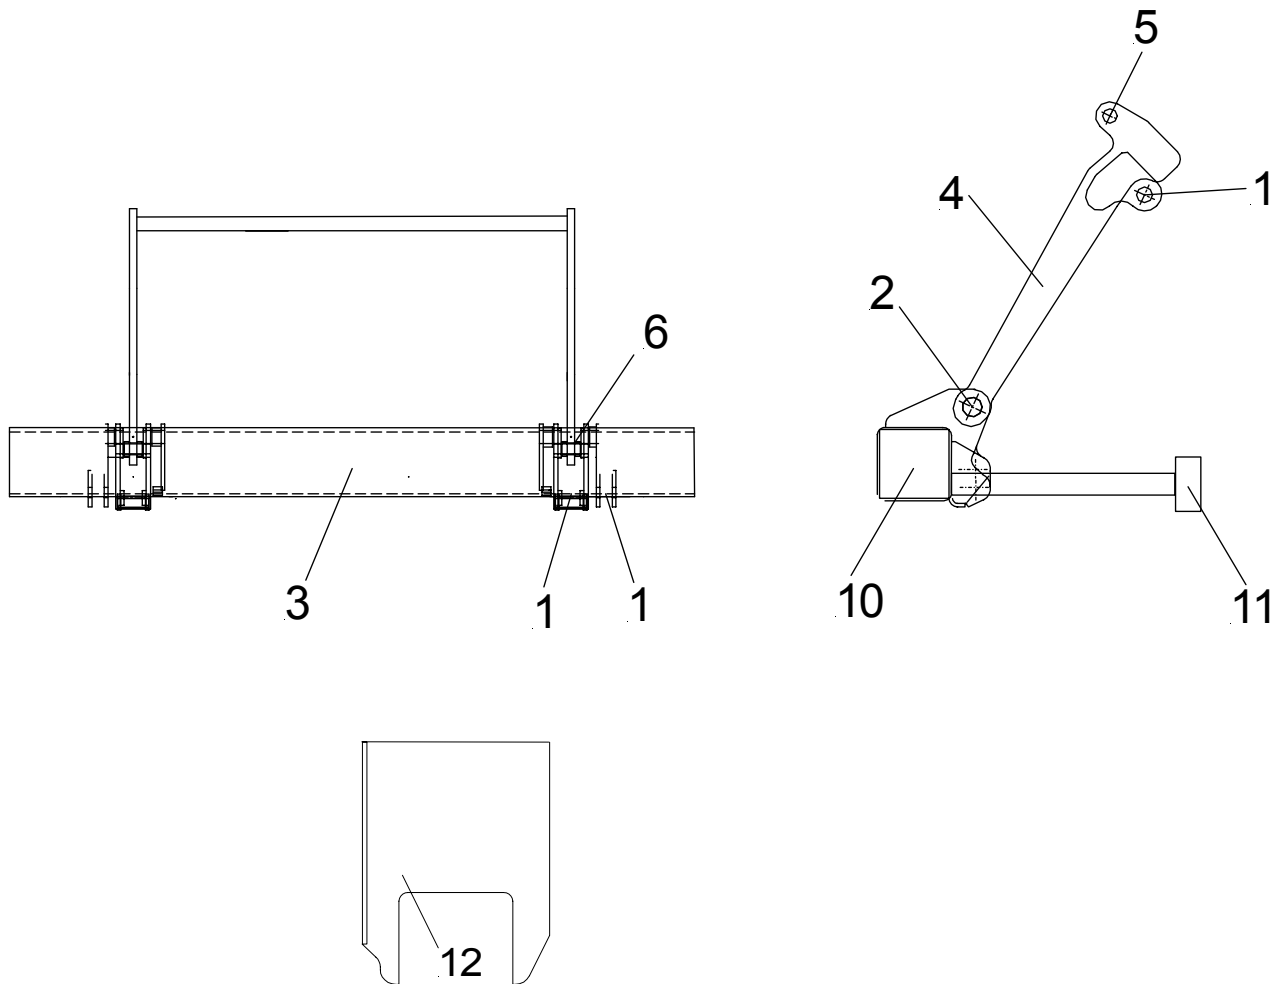

ILV LIFTING GEAR

No.	Description	ILV22	ILV33	ILV44	ILV55
1	Pin 28x99	N/A	1326307	N/A	N/A
	Pin 36x78	N/A	N/A	1350394	1350394
2	Pin 36x78	N/A	1350394	N/A	N/A
	Pin 40x85	N/A	N/A	1331371	1331371
3	Support tube	on request	on request	on request	on request
4	Lift frame	on request	on request	on request	on request
5	Bushing	1403365	1403364	1403363	1403363
6	Bushing	1403365	1403366	1403362	1403362
7	Pin kit, compl. Alu. for lifting gear/platform/cylinder	N/A	1407081	N/A	N/A
8	Pin kit, compl. Steel for lifting gear/platform/cylinder	1407078	1407082	1407079	1407079
9	Bushing kit, compl. for lifting gear/platform/cylinder	1407086	1407084	1407088	1407088
10	Mount frame cover 7 x 7	68483018	68483018	68483018	68483018
11	Mount tube plastic end 120x60mm	1348045	71019233	71019233	71019233
12	Mount plate ILK - Right	68814391	68814391	68814391	68814391
	Mount plate ILK - Left	68814383	68814383	68814383	68814383