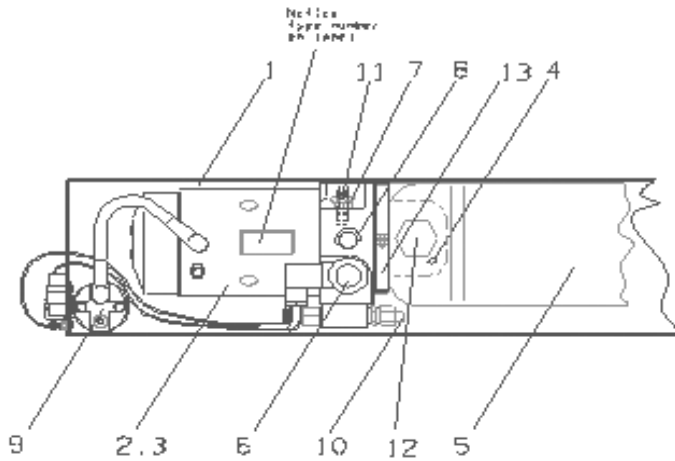

ILV POWER PACK

ILV 22, 33, 44, & 55