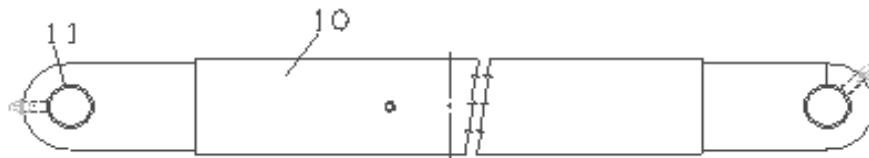

ILV CYLINDERS & STRUT 44,55

lift cylinder

tilt cylinder

strut

No.	Description	ILV			
1	Lift cylinder	1350 167			
2	Piston rod	1350 078			
3	Lift rebuild seal kit	1403 796			
4	Flow control valve (R1/R2)	1325 551			
5	Release valve 24volt (S1-S4)	67282 353			
	Release valve 12volt (S1-S4)	67282 345			
6	Tilt cylinder	1408 369			
7	Piston rod	1408 370			
8	Tilt seal kit				
9	Flow control valve (R3/R4)	1355942			
10	Strut	1498 226			
11	Bushing	1403 363			