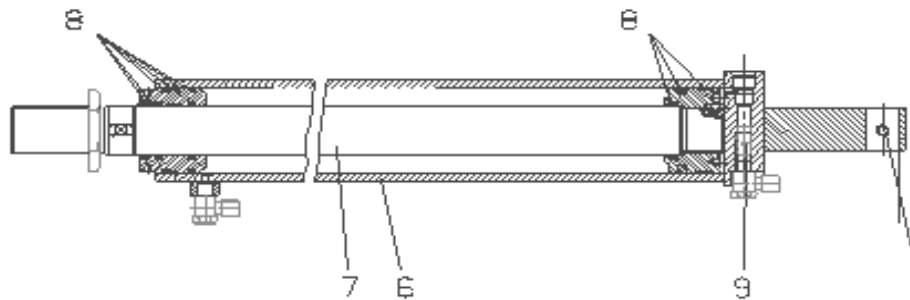

ILV CYLINDERS & STRUT 44,55

lift cylinder

tilt cylinder

strut

No.	Description	ILV			
1	Lift cylinder	1350 167			
2	Piston rod	1350 078			
3	Lift rebuild seal kit	1403 796			
4	Flow control valve (R1/R2)	1325 551			
5	Release valve 24volt (S1-S4)	67282 353			
	Release valve 12volt (S1-S4)	67282 345			
6	Tilt cylinder	1408 369			
7	Piston rod	1408 370			
8	Tilt seal kit				
9	Flow control valve (R3/R4)	1355942			
10	Strut	1498 226			
11	Bushing	1403 363			