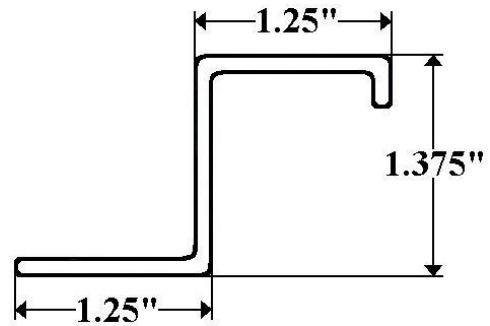

Part 00078– Roof Radius Jannell

M-Mill

W-White

00078M	24"	X	96"
00078W	24"	X	96"

Part 1002- Jannell Replacement Top Rail

1-3/8 Roof Bow

Part 332-2D (97"), 2E (108") & 2F (112")- Aluminum Z-Post Jannell

Part 421-1D (92") & 1E (98")- Jannell Roof Bow