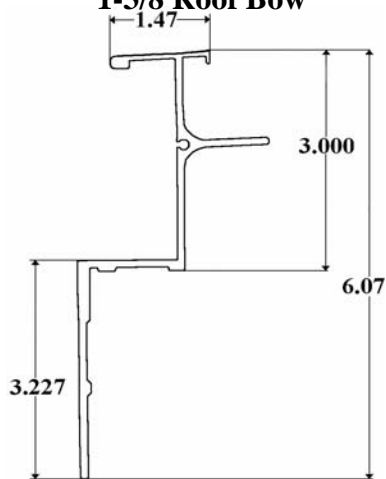

Part 00078– Roof Radius Jannell

M-Mill

W-White

00078M	24"	X	96"
00078W	24"	X	96"

Part 1002- Jannell Replacement Top Rail

1-3/8 Roof Bow

Part 332-2D (97"), 2E (108") & 2F (112")- Aluminum Z-Post Jannell

Part 421-1D (92") & 1E (98")- Jannell Roof Bow

Part 427-1- Starter Bow Jannell 98"

Part FC201R- Jannell Right/Front Cap

Part FC202L- Jannell Left/Front Cap

Part RC101- Jannell Rear Cap