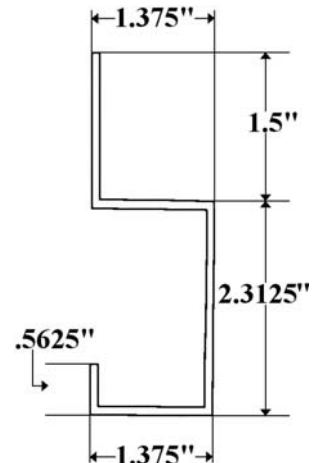

Part FC202L- Jannell Left/Front Cap

Part 427-1- Starter Bow Jannell 98"