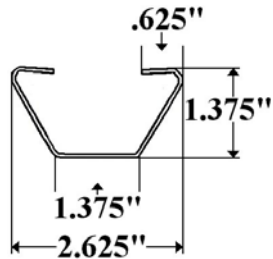

Part 00078– Roof Radius Jannell

M-Mill

W-White

00078M	24"	X	96"
00078W	24"	X	96"

Part 1002- Jannell Replacement Top Rail

1-3/8 Roof Bow

Part 332-2D (97"), 2E (108") & 2F (112")- Aluminum Z-Post Jannell

Part 421-1D (92") & 1E (98")- Jannell Roof Bow