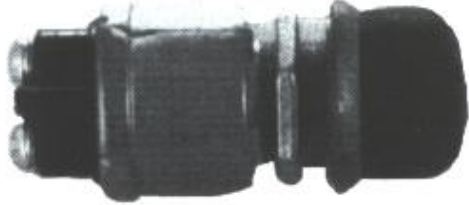

Lift Gate Parts

Part AMF3330- *New Style* Drain Valve

**Part AMT 0097- Motor 9 Spline,
Clockwise Rotation**

Part APL2250- Starter Switch

Part APL2251- Canister Switch

Part APL3000- Starter Solenoid

**Part APL3020- Upright Solenoid,
Bakelite Case**

Part APL3365- Drain Solenoid Kit

**Part APL9012 (120 AMP),
APL9015 (150AMP)-
Circuit Breaker**

Part APP0100- Manual Power Pack

Part APP0200- Electric Power Pack

Part APP0250- Electric Power Pack

**Part BMT0027- Motor Counter
Clockwise**

Part BPL2713- Push Button Switch

Part BPL2717- Wired Push Button Control Box (Gray)

Part BPL2771- Wired Weatherproof Push Button Box (Orange)

Part WPL2745- Waltco Superswitch