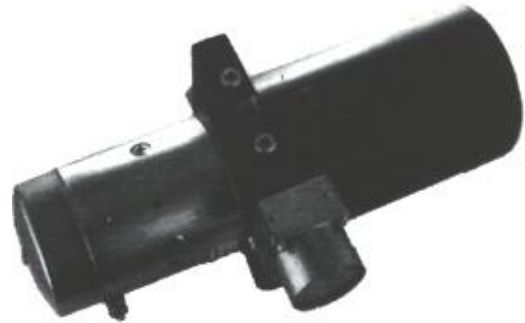

Lift Gate Parts

Part AMF3330- *New Style* Drain Valve

**Part AMT 0097- Motor 9 Spline,
Clockwise Rotation**

Part APL2250- Starter Switch

Part APL2251- Canister Switch

Part APL3000- Starter Solenoid

**Part APL3020- Upright Solenoid,
Bakelite Case**

Part APL3365- Drain Solenoid Kit

**Part APL9012 (120 AMP),
APL9015 (150AMP)-
Circuit Breaker**

Part APP0100- Manual Power Pack

Part APP0200- Electric Power Pack

Part APP0250- Electric Power Pack

**Part BMT0027- Motor Counter
Clockwise**

Part BPL2713- Push Button Switch

Part BPL2717- Wired Push Button Control Box (Gray)

Part BPL2771- Wired Weatherproof Push Button Box (Orange)

Part WPL2745- Waltco Superswitch