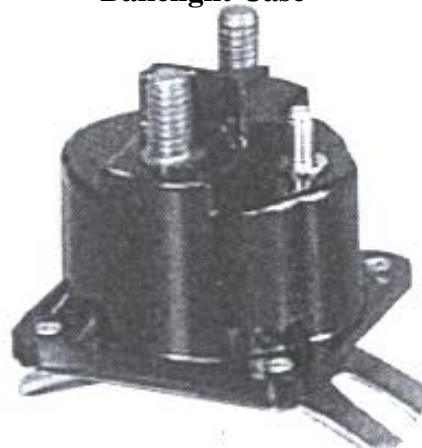

Lift Gate Parts

Part AMF3330- *New Style* Drain Valve

**Part AMT 0097- Motor 9 Spline,
Clockwise Rotation**

Part APL2250- Starter Switch

Part APL2251- Canister Switch

Part APL3000- Starter Solenoid

**Part APL3020- Upright Solenoid,
Bakelite Case**

Part APL3365- Drain Solenoid Kit

**Part APL9012 (120 AMP),
APL9015 (150AMP)-
Circuit Breaker**

Part APP0100- Manual Power Pack

Part APP0200- Electric Power Pack

Part APP0250- Electric Power Pack

**Part BMT0027- Motor Counter
Clockwise**

Part BPL2713- Push Button Switch

Part BPL2717- Wired Push Button Control Box (Gray)

Part BPL2771- Wired Weatherproof Push Button Box (Orange)

Part WPL2745- Waltco Superswitch