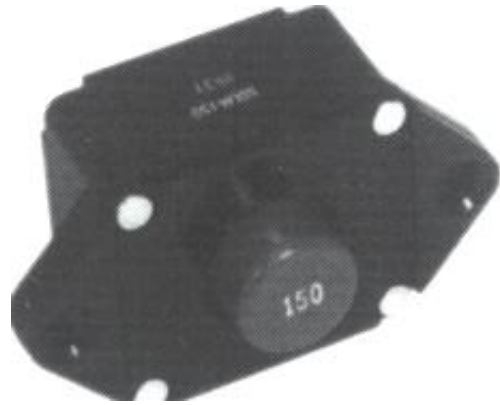

Lift Gate Parts

Part AMF3330- *New Style* Drain Valve

**Part AMT 0097- Motor 9 Spline,
Clockwise Rotation**

Part APL2250- Starter Switch

Part APL2251- Canister Switch

Part APL3000- Starter Solenoid

**Part APL3020- Upright Solenoid,
Bakelite Case**

Part APL3365- Drain Solenoid Kit

**Part APL9012 (120 AMP),
APL9015 (150AMP)-
Circuit Breaker**

Part APP0100- Manual Power Pack

Part APP0200- Electric Power Pack

Part APP0250- Electric Power Pack

**Part BMT0027- Motor Counter
Clockwise**

Part BPL2713- Push Button Switch

Part BPL2717- Wired Push Button Control Box (Gray)

Part BPL2771- Wired Weatherproof Push Button Box (Orange)

Part WPL2745- Waltco Superswitch