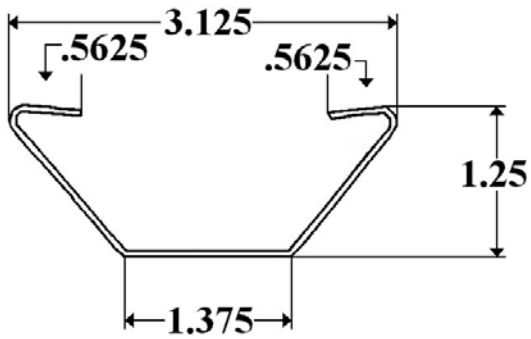

**Part 390-1D (93") & 1E (99")-
Modern Wagon Roof Bow**

**Part 3902- Modern Wagon
Top Rail**

**Part 3910E- Modern Wagon
Corner Radius**

**Part 3912W (White)- Modern Wagon
Roof Radius**

**Part FP3900L- Modern Wagon
Left/Front Corner Cap**