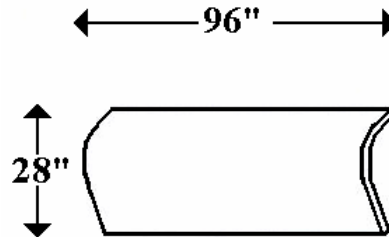

**Part 390-1D (93") & 1E (99")-
Modern Wagon Roof Bow**

**Part 3902- Modern Wagon
Top Rail**

**Part 3910E- Modern Wagon
Corner Radius**

**Part 3912W (White)- Modern Wagon
Roof Radius**

**Part FP3900L- Modern Wagon
Left/Front Corner Cap**