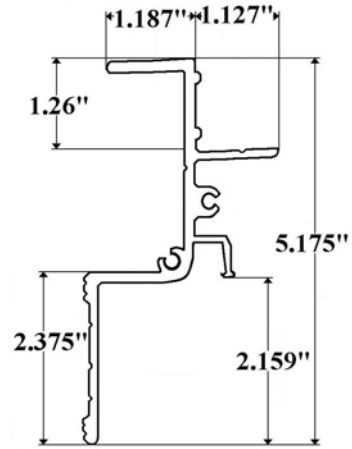

Modern Wagon Body Parts Quick Reference Guide

Notes:

DISCLAIMER

USE OF OEM OR MANUFACTURERS' NAME AND/OR PART NUMBERS IS FOR IDENTIFICATION PURPOSES AND SIMPLIFICATION ONLY AND IN NO WAY IS MEANT TO IMPLY THAT FLEET PARTS' ITEMS ARE AUTHORIZED OR IN ANY WAY AFFILIATED WITH THOSE MANUFACTURERS.

**Part 390-1D (93") & 1E (99")-
Modern Wagon Roof Bow**

**Part 3902- Modern Wagon
Top Rail**

**Part 3910E- Modern Wagon
Corner Radius**

**Part 3912W (White)- Modern Wagon
Roof Radius**

**Part FP3900L- Modern Wagon
Left/Front Corner Cap**