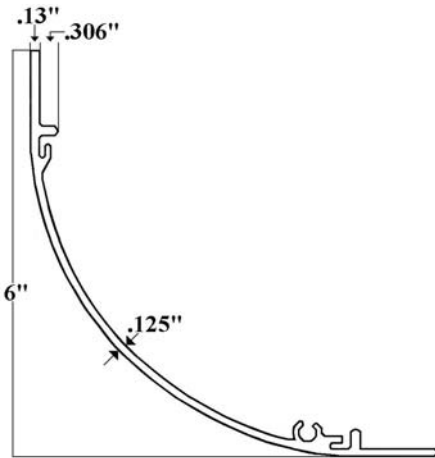

**Part 390-1D (93") & 1E (99")-
Modern Wagon Roof Bow**

**Part 3902- Modern Wagon
Top Rail**

**Part 3910E- Modern Wagon
Corner Radius**

**Part 3912W (White)- Modern Wagon
Roof Radius**

**Part FP3900L- Modern Wagon
Left/Front Corner Cap**