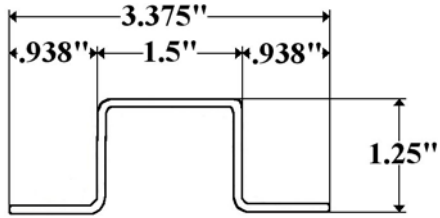

Roof Bows

Part 10250 (96")- Starter Bow Duralite

**Part 1050/92 (92") & 98 (98")-
1-3/8" Morgan Starter Bow**

Reverse Arch

**Part 1050/92M (92") & 98M (98")-
1-3/8" Morgan Starter Bow with Tab**

Reverse Arch

**Part 1050/92-1 (92") & 98-1 (98")-
1" Morgan Starter Bow**

Reverse Arch

**Part 1050/92-1M (98") & 98-1M (98")-
1" Morgan Starter Bow with Tab**

Reverse Arch

**Part 2050/91 (91'') & 97 (97'')-
Starter Bow Supreme**