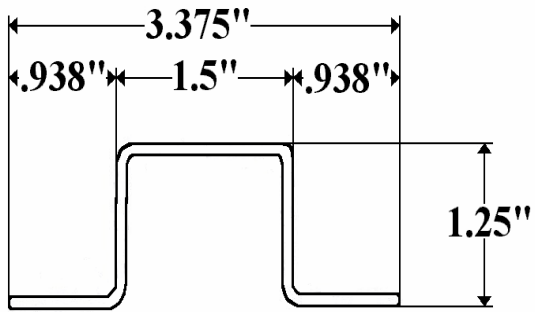

**Part 1050/92-1 (92") & 98-1 (98")-
1" Morgan Starter Bow**

Reverse Arch

**Part 1050/92-1M (98") & 98-1M (98")-
1" Morgan Starter Bow with Tab**

Reverse Arch

**Part 2050/91 (91'') & 97 (97'')-
Starter Bow Supreme**

**Part 421-1D (92") & 1E (98")- Morgan,
U.S., Babb, Mickey, Trail-R-Van, Jannell
and others
1-3/8" Roof Bow**

**Part 427-1 (92") & 427-1/98 (98")- 1-3/8"
Starter Bow U.S. Truck, Jannell, Mickey**

**Part 521-1D (91'') & 521-1E (97'')-
1-1/4'' Roof Bow Supreme**

**Part 7050/92.5 (92.5'') & 98.5 (98.5'')-
1'' Starter Bow A.M. Haire**

**Part 820-1D (93-1/2'') & 1E (99-1/2'')-
1'' Roof Bow American Commercial**

**Part S2022- Supreme Roof Bow
Reefer Body**

**Part S3022- Kidron Steel Roof Bow,
ABC Roof Bow**