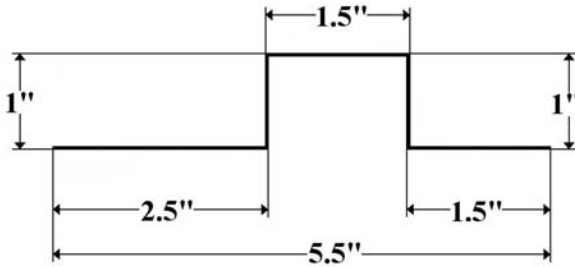

Roof Bows

Part 10250 (96")- Starter Bow Duralite

**Part 1050/92 (92") & 98 (98")-
1-3/8" Morgan Starter Bow**

Reverse Arch

**Part 1050/92M (92") & 98M (98")-
1-3/8" Morgan Starter Bow with Tab**

Reverse Arch

**Part 1050/92-1 (92") & 98-1 (98")-
1" Morgan Starter Bow**

Reverse Arch

**Part 1050/92-1M (98") & 98-1M (98")-
1" Morgan Starter Bow with Tab**

Reverse Arch

**Part 2050/91 (91'') & 97 (97'')-
Starter Bow Supreme**