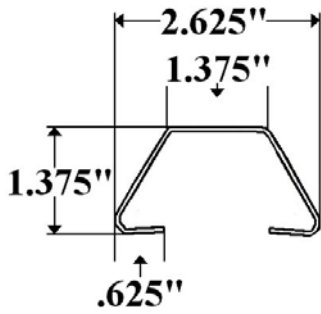

Roof Bows

Part 10250 (96")- Starter Bow Duralite

**Part 1050/92 (92") & 98 (98")-
1-3/8" Morgan Starter Bow**

Reverse Arch

**Part 1050/92M (92") & 98M (98")-
1-3/8" Morgan Starter Bow with Tab**

Reverse Arch

**Part 1050/92-1 (92") & 98-1 (98")-
1" Morgan Starter Bow**

Reverse Arch

**Part 1050/92-1M (98") & 98-1M (98")-
1" Morgan Starter Bow with Tab**

Reverse Arch

**Part 2050/91 (91'') & 97 (97'')-
Starter Bow Supreme**

**Part 3050/92.5 (92.5'') & 98.5 (98.5'')-
Starter Bow Utilimaster**

**Part 321-1C (88.5''), 1D (92.5'') &
321-1E (98.5'')-
Utilimaster, A.M. Haire Roof Bow**

**Part 332-2- 1-3/8'' Morgan Reefer
Roof Bow
Used Thru 3/97**