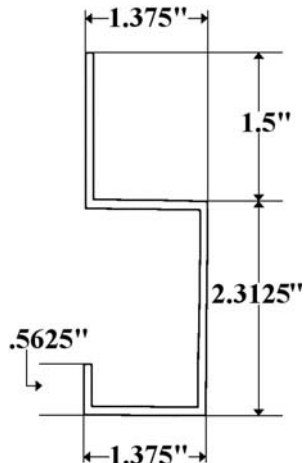

**Part 1050/92-1 (92") & 98-1 (98")-
1" Morgan Starter Bow**

Reverse Arch

**Part 1050/92-1M (98") & 98-1M (98")-
1" Morgan Starter Bow with Tab**

Reverse Arch

**Part 2050/91 (91'') & 97 (97'')-
Starter Bow Supreme**

**Part 3050/92.5 (92.5'') & 98.5 (98.5'')-
Starter Bow Utilimaster**

**Part 321-1C (88.5''), 1D (92.5'') &
321-1E (98.5'')-
Utilimaster, A.M. Haire Roof Bow**

**Part 332-2- 1-3/8'' Morgan Reefer
Roof Bow
Used Thru 3/97**

**Part 335-2- Morgan Reefer Roof Bow
1'' Used From 4/97**

**Part 390-1D (93'') & 1E (99'')-
Modern Wagon Roof Bow**

**Part 419-1D (92.5) & 419-1E (98.5)-
1-3/8" Roof Bow Grumman**

**Part 420-1D (92") & 1E (98")-
1" Roof Bow Morgan**

**Part 421-1D (92") & 1E (98")- Morgan,
U.S., Babb, Mickey, Trail-R-Van, Jannell
and others
1-3/8" Roof Bow**

**Part 427-1 (92") & 427-1/98 (98")- 1-3/8"
Starter Bow U.S. Truck, Jannell, Mickey**

**Part 521-1D (91'') & 521-1E (97'')-
1-1/4'' Roof Bow Supreme**