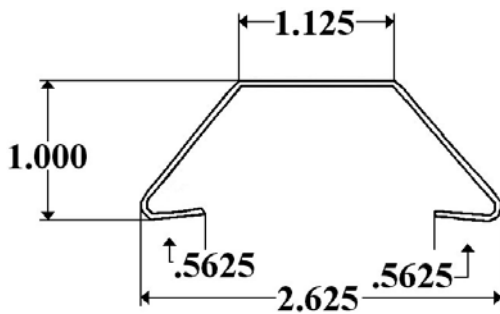

Roof Bows

Part 10250 (96")- Starter Bow Duralite

**Part 1050/92 (92") & 98 (98")-
1-3/8" Morgan Starter Bow**

Reverse Arch

**Part 1050/92M (92") & 98M (98")-
1-3/8" Morgan Starter Bow with Tab**

Reverse Arch

**Part 1050/92-1 (92") & 98-1 (98")-
1" Morgan Starter Bow**

Reverse Arch

**Part 1050/92-1M (98") & 98-1M (98")-
1" Morgan Starter Bow with Tab**

Reverse Arch

**Part 2050/91 (91'') & 97 (97'')-
Starter Bow Supreme**