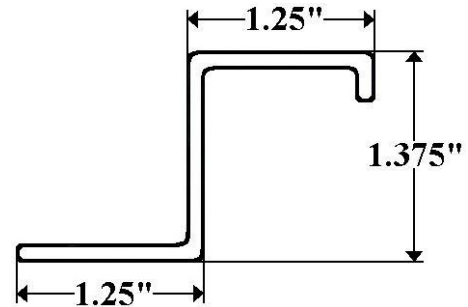

Roof Bows

Part 10250 (96")- Starter Bow Duralite

**Part 1050/92 (92") & 98 (98")-
1-3/8" Morgan Starter Bow**

Reverse Arch

**Part 1050/92M (92") & 98M (98")-
1-3/8" Morgan Starter Bow with Tab**

Reverse Arch

**Part 1050/92-1 (92") & 98-1 (98")-
1" Morgan Starter Bow**

Reverse Arch

**Part 1050/92-1M (98") & 98-1M (98")-
1" Morgan Starter Bow with Tab**

Reverse Arch

**Part 2050/91 (91'') & 97 (97'')-
Starter Bow Supreme**

**Part 3050/92.5 (92.5'') & 98.5 (98.5'')-
Starter Bow Utilimaster**

**Part 321-1C (88.5''), 1D (92.5'') &
321-1E (98.5'')-
Utilimaster, A.M. Haire Roof Bow**

**Part 332-2- 1-3/8'' Morgan Reefer
Roof Bow
Used Thru 3/97**