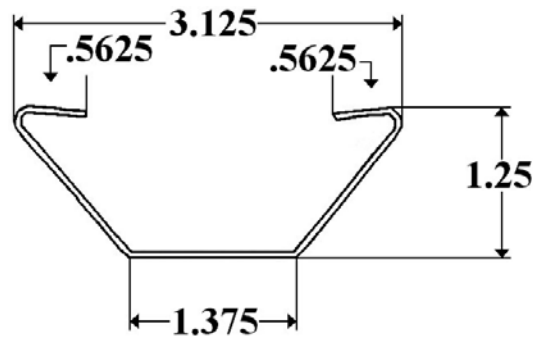

**Part 419-1D (92.5) & 419-1E (98.5)-
1-3/8" Roof Bow Grumman**

**Part 390-1D (93'') & 1E (99'')-
Modern Wagon Roof Bow**