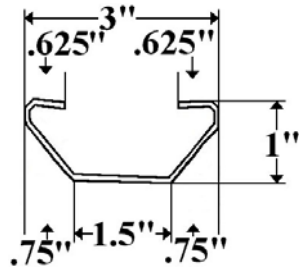

Roof Bows

Part 10250 (96")- Starter Bow Duralite

**Part 1050/92 (92") & 98 (98")-
1-3/8" Morgan Starter Bow**

Reverse Arch

**Part 1050/92M (92") & 98M (98")-
1-3/8" Morgan Starter Bow with Tab**

Reverse Arch

**Part 1050/92-1 (92") & 98-1 (98")-
1" Morgan Starter Bow**

Reverse Arch

**Part 1050/92-1M (98") & 98-1M (98")-
1" Morgan Starter Bow with Tab**

Reverse Arch

**Part 2050/91 (91'') & 97 (97'')-
Starter Bow Supreme**

**Part 3050/92.5 (92.5'') & 98.5 (98.5'')-
Starter Bow Utilimaster**

**Part 321-1C (88.5''), 1D (92.5'') &
321-1E (98.5'')-
Utilimaster, A.M. Haire Roof Bow**

**Part 332-2- 1-3/8'' Morgan Reefer
Roof Bow
Used Thru 3/97**