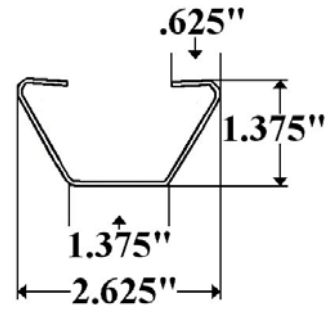

**Part 1050/92-1 (92") & 98-1 (98")-
1" Morgan Starter Bow**

Reverse Arch

**Part 1050/92-1M (98") & 98-1M (98")-
1" Morgan Starter Bow with Tab**

Reverse Arch

**Part 2050/91 (91'') & 97 (97'')-
Starter Bow Supreme**

**Part 3050/92.5 (92.5'') & 98.5 (98.5'')-
Starter Bow Utilimaster**

**Part 321-1C (88.5''), 1D (92.5'') &
321-1E (98.5'')-
Utilimaster, A.M. Haire Roof Bow**

**Part 332-2- 1-3/8'' Morgan Reefer
Roof Bow
Used Thru 3/97**

**Part 335-2- Morgan Reefer Roof Bow
1'' Used From 4/97**

**Part 390-1D (93'') & 1E (99'')-
Modern Wagon Roof Bow**

**Part 419-1D (92.5) & 419-1E (98.5)-
1-3/8" Roof Bow Grumman**

**Part 420-1D (92") & 1E (98")-
1" Roof Bow Morgan**

**Part 421-1D (92") & 1E (98")- Morgan,
U.S., Babb, Mickey, Trail-R-Van, Jannell
and others
1-3/8" Roof Bow**

**Part 427-1 (92") & 427-1/98 (98")- 1-3/8"
Starter Bow U.S. Truck, Jannell, Mickey**

**Part 521-1D (91'') & 521-1E (97'')-
1-1/4'' Roof Bow Supreme**