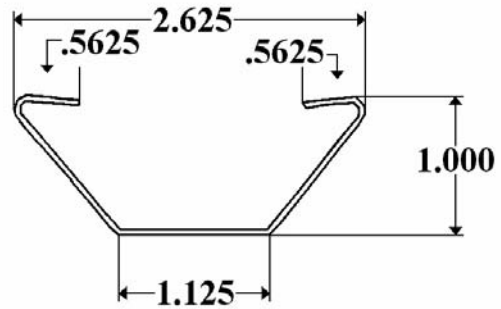

**Part 1050/92-1 (92") & 98-1 (98")-
1" Morgan Starter Bow**

Reverse Arch

**Part 1050/92-1M (98") & 98-1M (98")-
1" Morgan Starter Bow with Tab**

Reverse Arch

**Part 2050/91 (91'') & 97 (97'')-
Starter Bow Supreme**

**Part 421-1D (92") & 1E (98")- Morgan,
U.S., Babb, Mickey, Trail-R-Van, Jannell
and others
1-3/8" Roof Bow**

**Part 427-1 (92") & 427-1/98 (98")- 1-3/8"
Starter Bow U.S. Truck, Jannell, Mickey**

**Part 521-1D (91'') & 521-1E (97'')-
1-1/4'' Roof Bow Supreme**

**Part 7050/92.5 (92.5'') & 98.5 (98.5'')-
1'' Starter Bow A.M. Haire**

**Part 820-1D (93-1/2'') & 1E (99-1/2'')-
1'' Roof Bow American Commercial**

**Part S2022- Supreme Roof Bow
Reefer Body**

**Part S3022- Kidron Steel Roof Bow,
ABC Roof Bow**