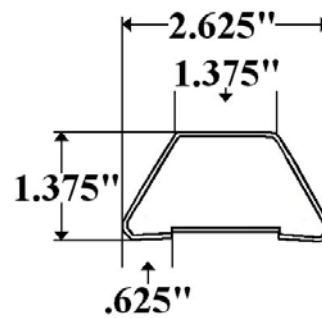

Roof Bows

Part 10250 (96")- Starter Bow Duralite

**Part 1050/92 (92") & 98 (98")-
1-3/8" Morgan Starter Bow**

Reverse Arch

**Part 1050/92M (92") & 98M (98")-
1-3/8" Morgan Starter Bow with Tab**

Reverse Arch

**Part 1050/92-1 (92") & 98-1 (98")-
1" Morgan Starter Bow**

Reverse Arch

**Part 1050/92-1M (98") & 98-1M (98")-
1" Morgan Starter Bow with Tab**

Reverse Arch

**Part 2050/91 (91'') & 97 (97'')-
Starter Bow Supreme**

**Part 3050/92.5 (92.5'') & 98.5 (98.5'')-
Starter Bow Utilimaster**

**Part 321-1C (88.5''), 1D (92.5'') &
321-1E (98.5'')-
Utilimaster, A.M. Haire Roof Bow**

**Part 332-2- 1-3/8'' Morgan Reefer
Roof Bow
Used Thru 3/97**