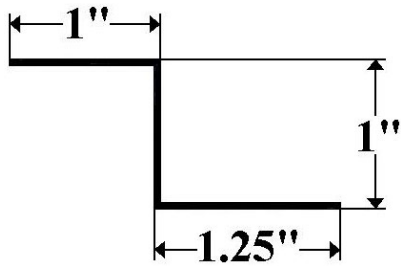

**Part 420-1D (92") & 1E (98")-
1" Roof Bow Morgan**

**Part 335-2- Morgan Reefer Roof Bow
1'' Used From 4/97**