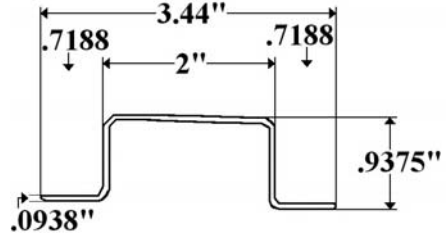

Roof Bows

Part 10250 (96")- Starter Bow Duralite

**Part 1050/92 (92") & 98 (98")-
1-3/8" Morgan Starter Bow**

Reverse Arch

**Part 1050/92M (92") & 98M (98")-
1-3/8" Morgan Starter Bow with Tab**

Reverse Arch

**Part 1050/92-1 (92") & 98-1 (98")-
1" Morgan Starter Bow**

Reverse Arch

**Part 1050/92-1M (98") & 98-1M (98")-
1" Morgan Starter Bow with Tab**

Reverse Arch

**Part 2050/91 (91'') & 97 (97'')-
Starter Bow Supreme**

**Part 3050/92.5 (92.5'') & 98.5 (98.5'')-
Starter Bow Utilimaster**

**Part 321-1C (88.5''), 1D (92.5'') &
321-1E (98.5'')-
Utilimaster, A.M. Haire Roof Bow**

**Part 332-2- 1-3/8'' Morgan Reefer
Roof Bow
Used Thru 3/97**