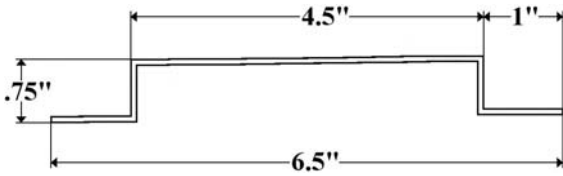

**Part S2022- Supreme Roof Bow
Reefer Body**