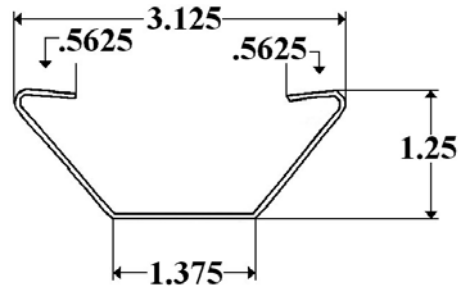

**Part 1050/92-1 (92") & 98-1 (98")-
1" Morgan Starter Bow**

Reverse Arch

**Part 1050/92-1M (98") & 98-1M (98")-
1" Morgan Starter Bow with Tab**

Reverse Arch

**Part 2050/91 (91'') & 97 (97'')-
Starter Bow Supreme**

**Part 335-2- Morgan Reefer Roof Bow
1'' Used From 4/97**

**Part 390-1D (93'') & 1E (99'')-
Modern Wagon Roof Bow**

**Part 419-1D (92.5) & 419-1E (98.5)-
1-3/8" Roof Bow Grumman**

**Part 420-1D (92") & 1E (98")-
1" Roof Bow Morgan**

**Part 421-1D (92") & 1E (98")- Morgan,
U.S., Babb, Mickey, Trail-R-Van, Jannell
and others
1-3/8" Roof Bow**

**Part 427-1 (92") & 427-1/98 (98")- 1-3/8"
Starter Bow U.S. Truck, Jannell, Mickey**

**Part 521-1D (91'') & 521-1E (97'')-
1-1/4'' Roof Bow Supreme**