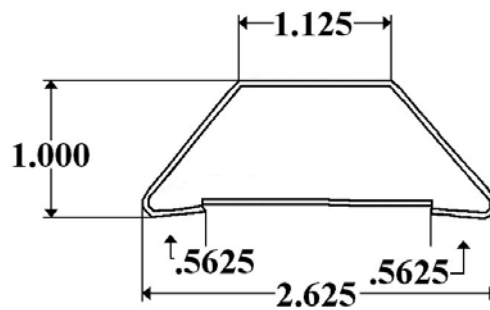

Roof Bows

Part 10250 (96")- Starter Bow Duralite

**Part 1050/92 (92") & 98 (98")-
1-3/8" Morgan Starter Bow**

Reverse Arch

**Part 1050/92M (92") & 98M (98")-
1-3/8" Morgan Starter Bow with Tab**

Reverse Arch

**Part 1050/92-1 (92") & 98-1 (98")-
1" Morgan Starter Bow**

Reverse Arch

**Part 1050/92-1M (98") & 98-1M (98")-
1" Morgan Starter Bow with Tab**

Reverse Arch

**Part 2050/91 (91'') & 97 (97'')-
Starter Bow Supreme**