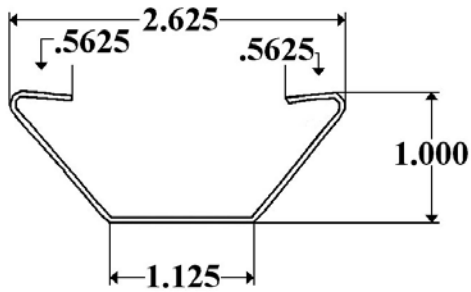

**Part 1050/92-1 (92") & 98-1 (98")-
1" Morgan Starter Bow**

Reverse Arch

**Part 1050/92-1M (98") & 98-1M (98")-
1" Morgan Starter Bow with Tab**

Reverse Arch

**Part 2050/91 (91'') & 97 (97'')-
Starter Bow Supreme**

**Part 335-2- Morgan Reefer Roof Bow
1'' Used From 4/97**

**Part 390-1D (93'') & 1E (99'')-
Modern Wagon Roof Bow**

**Part 419-1D (92.5) & 419-1E (98.5)-
1-3/8" Roof Bow Grumman**

**Part 420-1D (92") & 1E (98")-
1" Roof Bow Morgan**

**Part 421-1D (92") & 1E (98")- Morgan,
U.S., Babb, Mickey, Trail-R-Van, Jannell
and others
1-3/8" Roof Bow**

**Part 427-1 (92") & 427-1/98 (98")- 1-3/8"
Starter Bow U.S. Truck, Jannell, Mickey**

**Part 521-1D (91'') & 521-1E (97'')-
1-1/4'' Roof Bow Supreme**