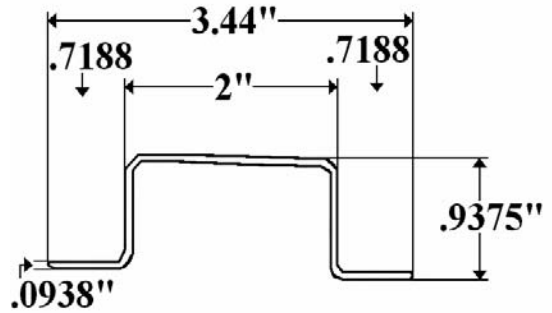

**Part 1050/92-1 (92") & 98-1 (98")-
1" Morgan Starter Bow**

Reverse Arch

**Part 1050/92-1M (98") & 98-1M (98")-
1" Morgan Starter Bow with Tab**

Reverse Arch

**Part 2050/91 (91'') & 97 (97'')-
Starter Bow Supreme**

**Part 7050/92.5 (92.5'') & 98.5 (98.5'')-
1'' Starter Bow A.M. Haire**

**Part 820-1D (93-1/2'') & 1E (99-1/2'')-
1'' Roof Bow American Commercial**

**Part S2022- Supreme Roof Bow
Reefer Body**

**Part S3022- Kidron Steel Roof Bow,
ABC Roof Bow**