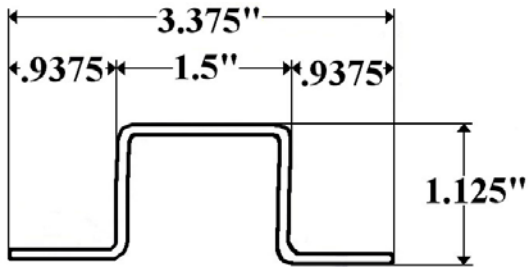

Part S5022- ABC Roof Bow & Side Post